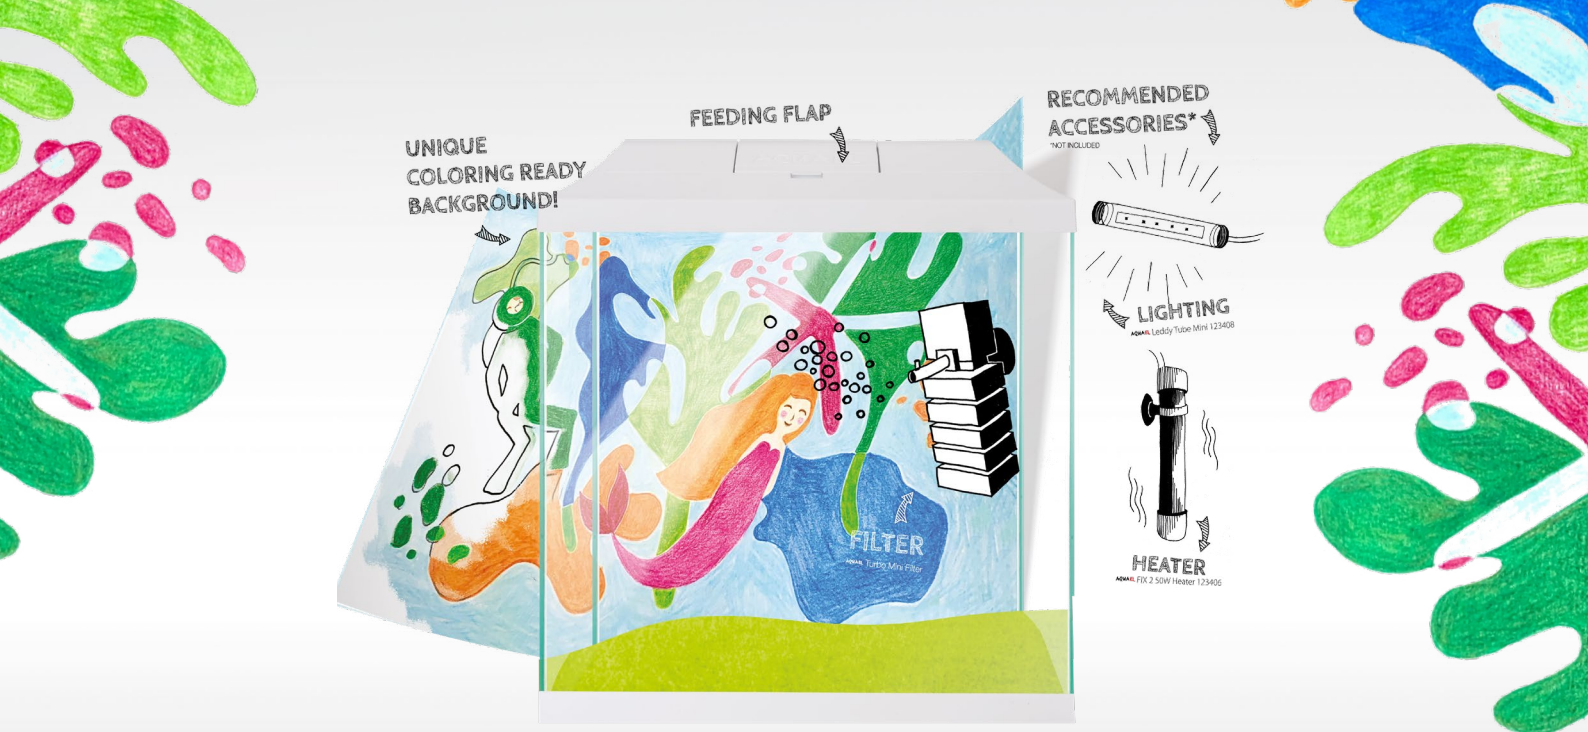

Leddy Mini Creative Set

AQUAEL

Come, paint your world!

The Leddy Mini Creative Set has been specifically **created for beginner aquarists** (making it perfect for children).

The compact size of the aquarium makes it a perfect fit for **any child's bedroom**. The Leddy Mini is built with durable FLOAT glass and is finished beautifully with a protective bottom frame ensuring **safe use**. The **Turbo Mini filter** included keeps the water sparkling clean.

Also included with this aquarium is a charming coloring ready background, this will provide a **creative entertainment** that allows you to compose your very own underwater world.

Leddy Mini Creative Set

- Recommended for children
 - **Cover** with Smart Open System
 - Convenient opening without splashing water
 - Fish / shrimp feeding hole with flap
 - **Frame**—securing the bottom of the aquarium
 - **Turbo Mini Filter**
 - 320 l / h
 - capacity, aeration and the direction of the water jet control
 - Available in **black or white colour**
- **Double-sided illustration—colouring ready background** to stick on the rear wall
 - Creative entertainment
 - Illustration by young artist Anna Jankiewicz
 - Environment friendly—cover and frame in black version are made of recycled materials
 - **Colourful packaging** with convenient handle—perfect for a gift
 - AquaEl lighting ready holder in the cover
 - **Made in Europe**

Leddy Mini Creative Set	30	35
Dimensions (cm)	28x15x30	35x18x30
Capacity (l)	12.6	19
Filter	Turbo Mini	Turbo Mini
Colours	black / white	black / white
Index	122982 / 122983	122984 / 122985
Pallet qty (pcs)	112	84