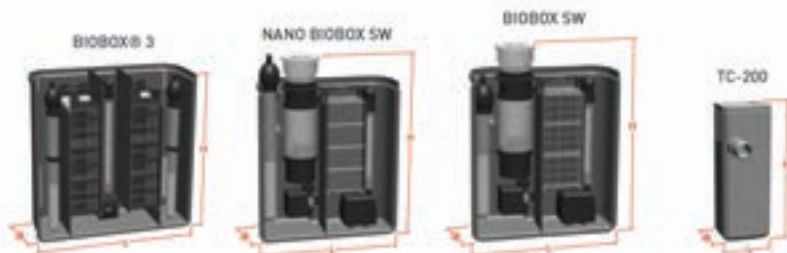

FILTER RANGE

	MINI BIOBOX® 1	MINI BIOBOX® 2 (with heater 50W)	MINI BIOBOX® 2 (with heater 75W)	BIOBOX® 0	BIOBOX® 1	BIOBOX® 2
Filter Dimensions (LxWxH)	117 x 70 x 225	140 x 70 x 295	140 x 70 x 295	118 x 70 x 225	280 x 90 x 300	280 x 90 x 364
INCLUDED Tecatlantis Pump	EasyFlow 200	EasyFlow 300	EasyFlow 300	EasyFlow 200	EasyFlow 300	EasyFlow 600
INCLUDED Tecatlantis Heater	-	EasyKlim 50	EasyKlim 75	-	EasyKlim 100	EasyKlim 200
INCLUDED Tecatlantis Recharges	3x EasyBox XS	4x EasyBox XS	4x EasyBox XS	3x EasyBox XS	4x EasyBox S	EasyBox 2xS + 2xL
INCLUDED Filter Cover	YES	YES	YES	-	-	YES
INCLUDED Fixation Clips	-	-	-	-	YES	YES
INCLUDED Grain Tube	YES	YES	YES	YES	YES	YES
INCLUDED Suction Cups	YES	YES	YES	YES	YES	YES
INCLUDED Low and Surface Aspiration	YES	YES	YES	YES	YES	YES
001 	Filter Colour ORDER CODE: 05914	06554	05955	06439	03870	03769
006 	Filter Colour ORDER CODE: -	-	-	06440	-	-
020 	Filter Colour ORDER CODE: -	-	-	06442	-	-
025 	Filter Colour ORDER CODE: 05917	06557	05956	-	-	-
031 	Filter Colour ORDER CODE: 05918	06558	05957	-	-	-
041 	Filter Colour ORDER CODE: 05919	06559	05958	-	-	-
044 	Filter Colour ORDER CODE: 05920	06560	05959	-	-	-
048 	Filter Colour ORDER CODE: 05921	-	-	-	-	-
049 	Filter Colour ORDER CODE: 05922	-	-	06441	-	-
050 	Filter Colour ORDER CODE: -	-	-	06443	-	-
051 	Filter Colour ORDER CODE: -	-	-	06444	-	-