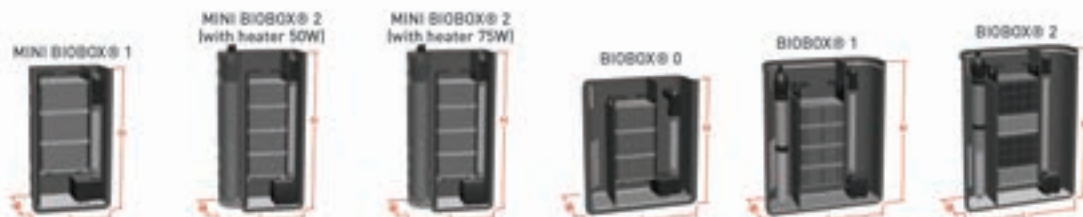

FILTER RANGE

	MINI BIOBOX® 1	MINI BIOBOX® 2 (with heater 50W)	MINI BIOBOX® 2 (with heater 75W)	BIOBOX® 0	BIOBOX® 1	BIOBOX® 2
Filter Dimensions (LxWxH)	117 x 70 x 225	140 x 70 x 295	140 x 70 x 295	118 x 70 x 225	280 x 90 x 300	280 x 90 x 364
INCLUDED Tecatlantis Pump	EasyFlow 200	EasyFlow 300	EasyFlow 300	EasyFlow 200	EasyFlow 300	EasyFlow 600
INCLUDED Tecatlantis Heater	-	EasyKlim 50	EasyKlim 75	-	EasyKlim 100	EasyKlim 200
INCLUDED Tecatlantis Recharges	3x EasyBox XS	4x EasyBox XS	4x EasyBox XS	3x EasyBox XS	4x EasyBox S	EasyBox 2xS + 2xL
INCLUDED Filter Cover	YES	YES	YES	-	-	YES
INCLUDED Fixation Clips	-	-	-	-	YES	YES
INCLUDED Grain Tube	YES	YES	YES	YES	YES	YES
INCLUDED Suction Cups	YES	YES	YES	YES	YES	YES
INCLUDED Low and Surface Aspiration	YES	YES	YES	YES	YES	YES
001 	Filter Colour ORDER CODE: 05914	06554	05955	06439	03870	03769
006 	Filter Colour ORDER CODE: -	-	-	06440	-	-
020 	Filter Colour ORDER CODE: -	-	-	06442	-	-
025 	Filter Colour ORDER CODE: 05917	06557	05956	-	-	-
031 	Filter Colour ORDER CODE: 05918	06558	05957	-	-	-
041 	Filter Colour ORDER CODE: 05919	06559	05958	-	-	-
044 	Filter Colour ORDER CODE: 05920	06560	05959	-	-	-
048 	Filter Colour ORDER CODE: 05921	-	-	-	-	-
049 	Filter Colour ORDER CODE: 05922	-	-	06441	-	-
050 	Filter Colour ORDER CODE: -	-	-	06443	-	-
051 	Filter Colour ORDER CODE: -	-	-	06444	-	-