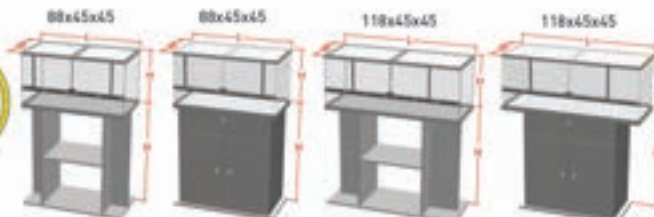

TERRARIUM SECURITY LOCK

Terratantis Lock with security CODE:	YES
Terratantis Lock ORDER CODE:	05712