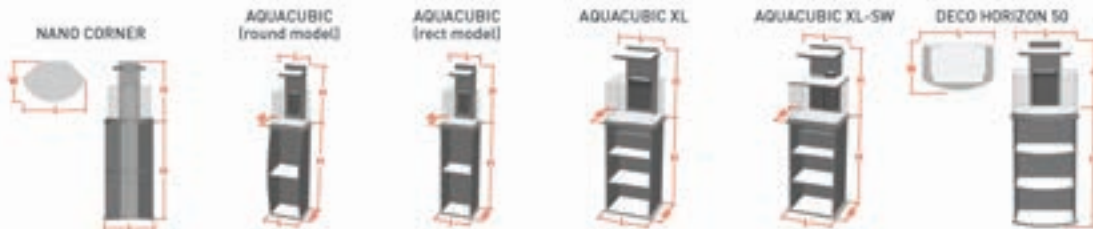

DECOR RANGE

	NANO CORNER		AQUACUBIC (round model)		AQUACUBIC (rect model)		AQUACUBIC XL		AQUACUBIC XL-SW		DECO HORIZON 50	
Aquarium Dimensions (LxWxH)	45 x 29 x 55		32 x 25,5 x 55		32 x 25,5 x 55		47 x 36 x 65		47 x 36 x 65		52 x 37,2 x 63	
Stand Dimensions (LxWxH)	54,3 x 36,4 x 92		35 x 33,8 x 91,5		35 x 27 x 91,5		49 x 39,5 x 92		49 x 39,5 x 92		54 x 38,2 x 92	
Aquarium Volume (liters)	20		15		15		50		50		54	
INCLUDED Tecatantis Lighting System	LED SYSTEM		LED SYSTEM		LED SYSTEM		LED SYSTEM		LED SYSTEM		LED SYSTEM	
INCLUDED Tecatantis Filter	MINI BIOBOX 2		MINI BIOBOX 2		MINI BIOBOX 2		MINI BIOBOX 2		NANO BIOBOX SW-SKIMMER		MINI BIOBOX 2	
INCLUDED Tecatantis Pump	EasyFlux 200		EasyFlux 200		EasyFlux 200		EasyFlux 300		2x EasyFlux 300		EasyFlux 300	
INCLUDED Tecatantis Heater	EasyKlim 25 - OPTIONAL		-		-		EasyKlim 75		EasyKlim 75		EasyKlim 75	
INCLUDED Tecatantis Recharges	EasyBox XS		EasyBox XS		EasyBox XS		EasyBox XS		EasyBox XS		EasyBox XS	
INCLUDED Cover System	NO		NO		NO		NO		YES		NO	
OPTIONAL Cover System	YES		YES		YES		YES		-		YES	
		NO HEATER	WITH HEATER									
001 Aquarium Colour ORDER CODE:		05949	06103	05626	05626	06630	06638	06071				
025 Stand Colour ORDER CODE:		05975	05975	05628	05630	06444	06444	06079				
025 Aquarium Colour ORDER CODE:		05970	06104	01364	01364	06431	06639	06072				
001 Stand Colour ORDER CODE:		05976	05976	01368	01372	06447	06447	06080				
001 Aquarium Colour ORDER CODE:		05971	06105	05627	05627	06632	06640	06073				
041 Stand Colour ORDER CODE:		05977	05977	05629	05631	06448	06448	06081				
041 Aquarium Colour ORDER CODE:		05972	06106	01365	01365	06633	06641	06074				
001 Stand Colour ORDER CODE:		05978	05978	01369	01373	06449	06449	06082				
031 Aquarium Colour ORDER CODE:		05973	06107	01367	01367	06434	06442	06075				
044 Stand Colour ORDER CODE:		05979	05979	01371	01375	06450	06450	06083				
044 Aquarium Colour ORDER CODE:		05974	06108	01366	01366	06435	06443	06076				
031 Stand Colour ORDER CODE:		05980	05980	01370	01374	06451	06451	06084				
050 Aquarium Colour ORDER CODE:		06111	06109	06229	06229	06436	06444	06077				
051 Stand Colour ORDER CODE:		06113	06113	06233	06237	06452	06452	06085				
051 Aquarium Colour ORDER CODE:		06112	06110	06231	06231	06437	06445	06078				
050 Stand Colour ORDER CODE:		06114	06114	06235	06239	06453	06453	06086				
001 OPTIONAL Aquarium Cover ORDER CODE:		06424	06424	05910	05910	07424	-	06712				
025 OPTIONAL Aquarium Cover ORDER CODE:		06425	06425	05911	05911	07425	-	06713				
031 OPTIONAL Aquarium Cover ORDER CODE:		06426	06426	05912	05912	07426	-	06714				
041 OPTIONAL Aquarium Cover ORDER CODE:		06427	06427	05913	05913	07427	-	06715				
044 OPTIONAL Aquarium Cover ORDER CODE:		06428	06428	05914	05914	07428	-	06716				
050 OPTIONAL Aquarium Cover ORDER CODE:		06429	06429	06421	06421	07429	-	06717				
051 OPTIONAL Aquarium Cover ORDER CODE:		06430	06430	06422	06422	07430	-	06718