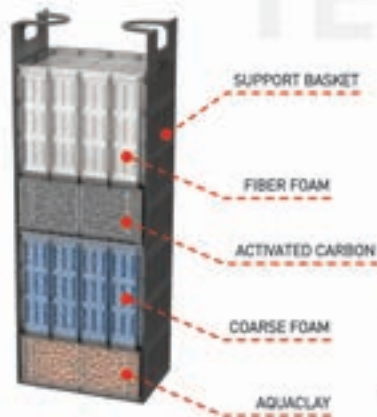

BASKET EasyBox

FIBER FOAM EasyBox

ACTIVATED CARBON EasyBox

COARSE FOAM EasyBox

AQUACLAY EasyBox

BIOBOX® FILTER

Aspiration PUMP

COMP DRAIN TUBE

EasyFlow PUMP

TECHNICAL

EasyBox RECHARGE SYSTEM

BIOBOX
EasyBox Filtration System

The best combination of EasyBox recharges, can provide the following features of aquarium filtration system:

- Ensures crystal clear water
- Captures residues in the water
- Eliminates micro algae and residue of medication
- Captures the smallest pollutant particles and promotes an intense biological decomposition of the pollutants
- Provides optimal conditions to obtain a high bacteria colonisation which is essential to the equilibrium of your aquarium and well-being of your fishes and plants