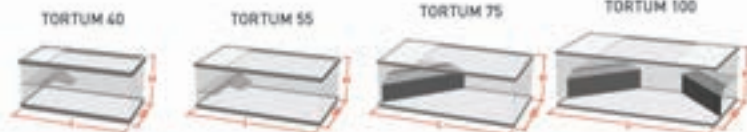

- Technical details
- Characteristics
- Included equipment
- Order codes

TORTUM RANGE