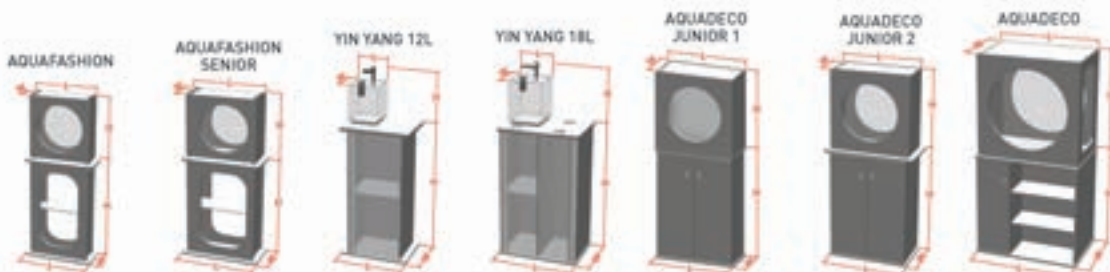

DECOR RANGE

	AQUAFASHION	AQUAFASHION SENIOR	YIN YANG 12L	YIN YANG 18L	AQUADECO JUNIOR 1	AQUADECO JUNIOR 2	AQUADECO
Aquarium Dimensions (LxWxH)	47 x 16 x 51	53 x 23,2 x 51	22 x 22 x 37	25 x 25 x 41	47 x 30 x 47	47 x 30 x 47	90 x 55 x 90
Cabinet Dimensions (LxWxH)	55 x 24 x 80	61 x 31,7 x 80	30 x 35 x 100	40 x 40 x 100	47 x 30 x 91,5	77 x 40 x 91,5	92,5 x 61 x 91,5
Aquarium Volume (Liters)	20	40	12	18	88 (Usable vol.)	88 (Usable vol.)	280
INCLUDED Tecatantis Lighting System:	LED SYSTEM	LED SYSTEM	LED SYSTEM	LED SYSTEM	LED SYSTEM	LED SYSTEM	TS - 4x28W
INCLUDED Tecatantis Filter:	TC-200	Mini BIOBOX 2	TC-200	TC-200	Mini BIOBOX 2	Mini BIOBOX 2	-
INCLUDED Tecatantis Pump:	-	EasyFlow 300	-	-	EasyFlow 400	EasyFlow 400	-
INCLUDED Tecatantis Heater:	-	EasyKlim 50	-	-	EasyKlim 100	EasyKlim 100	-
INCLUDED Tecatantis Recharges:	Filtration+Carbon	EasyBox XS	Filtration+Carbon	Filtration+Carbon	EasyBox XS	EasyBox XS	-
001 Aquarium Colour ORDER CODE:	04337	05981	07858	07854	-	-	-
025 Cabinet Colour ORDER CODE:	04339	05989	07871	07873	-	-	-
025 Aquarium Colour ORDER CODE:	04338	05982	07859	07857	05821	05805	04389
001 Cabinet Colour ORDER CODE:	04340	05990	07872	07874	05813	05817	04393
041 Aquarium Colour ORDER CODE:	04020	05984	-	-	05822	05806	04388
001 Cabinet Colour ORDER CODE:	04284	05992	-	-	05814	05818	04392
031 Aquarium Colour ORDER CODE:	04021	05985	-	-	05823	05807	04390
044 Cabinet Colour ORDER CODE:	04285	05993	-	-	05815	05819	04394
044 Aquarium Colour ORDER CODE:	04022	05986	-	-	05824	05808	04391
031 Cabinet Colour ORDER CODE:	04286	05994	-	-	05816	05820	04395
050 Aquarium Colour ORDER CODE:	05939	05987	-	-	04396	04390	04454
051 Cabinet Colour ORDER CODE:	05941	05995	-	-	04394	04400	04456
051 Aquarium Colour ORDER CODE:	05940	05988	-	-	04398	04392	04455
050 Cabinet Colour ORDER CODE:	05942	05996	-	-	04395	04401	04457
069 Aquarium Colour ORDER CODE:	09090	09092	-	-	-	-	-
069 Cabinet Colour ORDER CODE:	09091	09093	-	-	-	-	-
069 Aquarium Colour ORDER CODE:	09398	09836	-	-	-	-	-
069 Cabinet Colour ORDER CODE:	09445	09838	-	-	-	-	-
072 Aquarium Colour ORDER CODE:	09393	09837	-	-	-	-	-
072 Cabinet Colour ORDER CODE:	09446	09839	-	-	-	-	-