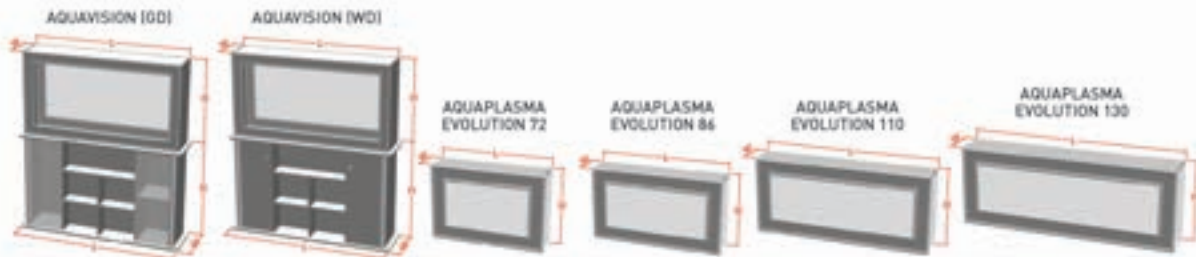

DECOR RANGE

Aquarium Dimensions (LxWxH)	150 x 30 x 80	150 x 30 x 80	72 x 18 x 48	86 x 18 x 48	110 x 18 x 48	130 x 20 x 48
Cabinet Dimensions (LxWxH)	158 x 42 x 95	158 x 42 x 95	-	-	-	-
Aquarium Volume (Liters)	340	340	44	55	70	80
INCLUDED Teracantis Lighting System	T5 - 2x54W	T5 - 2x54W	T8 - 1x15W	T8 - 1x15W	T8 - 1x25W	T8 - 1x20W
INCLUDED Teracantis Reflectors	Reflectors 2x	Reflectors 2x	Reflectors 1x	Reflectors 1x	Reflectors 1x	Reflectors 1x
INCLUDED Teracantis Filter	-	-	MINI BIOBOX 2	MINI BIOBOX 2	MINI BIOBOX 2	MINI BIOBOX 2
INCLUDED Teracantis Pump	-	-	EasyFlux 300	EasyFlux 300	EasyFlux 300	EasyFlux 300
INCLUDED Teracantis Heater	-	-	-	-	-	-
INCLUDED Teracantis Recharges	-	-	EasyBox XS	EasyBox XS	EasyBox XS	EasyBox XS
031 Aquarium Colour ORDER CODE	05264	05264	-	-	-	-
Same code - aquarium without frame	05272	05271	-	-	-	-
Cabinet Colour ORDER CODE	-	-	-	-	-	-
044 Aquarium Colour ORDER CODE	05267	05267	-	-	-	-
Same code - aquarium without frame	-	05273	-	-	-	-
Cabinet Colour ORDER CODE	-	-	-	-	-	-
Aquarium (without frame) ORDER CODE	-	-	03264	03265	03266	04415
001/P00 OPTIONAL FRAME CODE	04551	04551	03215	03225	03235	04403
007/P00 OPTIONAL FRAME CODE	04552	04552	03216	03226	03236	04404
020/P01 OPTIONAL FRAME CODE	04687	04687	03223	03233	03243	04413
025/P00 OPTIONAL FRAME CODE	04553	04553	04397	04399	04401	04406
025/001 OPTIONAL FRAME CODE	04686	04686	04694	04695	04696	04697
031/P00 OPTIONAL FRAME CODE	04557	04557	03220	03230	03240	04409
031/001 OPTIONAL FRAME CODE	04688	04688	04632	04634	04636	04681
032/P00 OPTIONAL FRAME CODE	04558	04558	03221	03231	03241	04410
041/001 OPTIONAL FRAME CODE	04689	04689	03222	03232	03242	04412
044/P00 OPTIONAL FRAME CODE	04699	04699	04398	04400	04402	04411