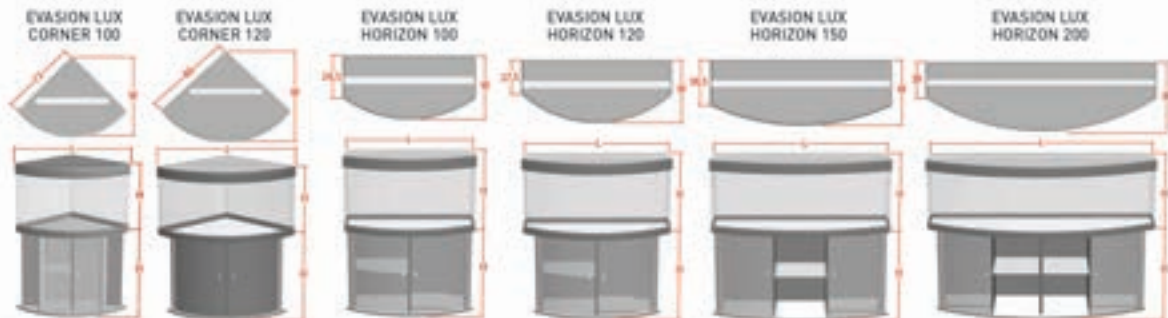

EVASION LUX RANGE T5

Aquarium Dimensions (LxWxH)	100 x 75 x 40	120 x 85 x 40	100 x 50 x 40	120 x 50 x 40	150 x 55 x 40	200 x 47 x 40
Cabinet Dimensions (LxWxH)	101.5 x 58.5 x 75	123 x 68 x 76	102.5 x 51 x 76	123 x 50.5 x 76	151.6 x 55.5 x 76	202 x 48 x 76
Aquarium Volume (Liters)	190	305	230	275	400	615
INCLUDED Tecatantis Lighting System	T5 - 2x20W	T5 - 2x35W	T5 - 2x45W	T5 - 2x54W	T5 - 2x54W	T5 - 2x80W
INCLUDED Tecatantis Reflectors	Reflectors 2x	Reflectors 2x	Reflectors 2x	Reflectors 2x	Reflectors 2x	Reflectors 2x
INCLUDED Tecatantis Carpet Shock Absorber	YES - 03483	YES - 03859	YES - 03481	YES - 03482	YES - 03857	YES - 03858
001	Aquarium Colour ORDER CODE: 07491 Cabinet Colour ORDER CODE: 07522	07492 07523	07493 07519	07494 07520	06459 06463	07495 07521
025	Aquarium Colour ORDER CODE: 07504 Cabinet Colour ORDER CODE: 07538	07507 07539	07508 07535	07509 07536	06471 06475	07510 07537

EVASION LUX RANGE T5

WITH
GLASS DOORS

LACQUERED RANGE