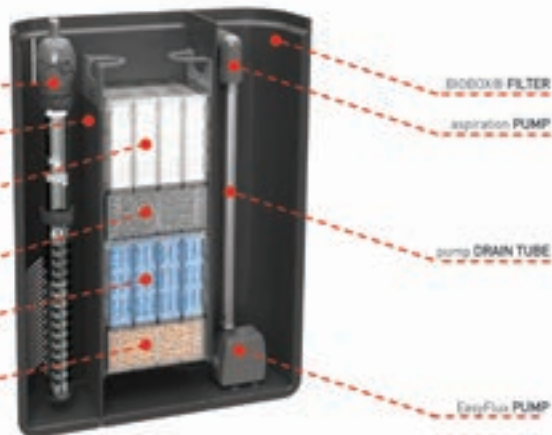

EasyFlow PUMP

TECHNICAL

EasyBox RECHARGE SYSTEM

BIOBOX
EasyBox Filtration System

The best combination of EasyBox recharges, can provide the following features of aquarium filtration system:

- Ensures crystal clear water
- Captures residues in the water
- Eliminates micro algae and residue of medication
- Captures the smallest pollutant particles and promotes an intense biological decomposition of the pollutants
- Provides optimal conditions to obtain a high bacteria colonisation which is essential to the equilibrium of your aquarium and well-being of your fishes and plants