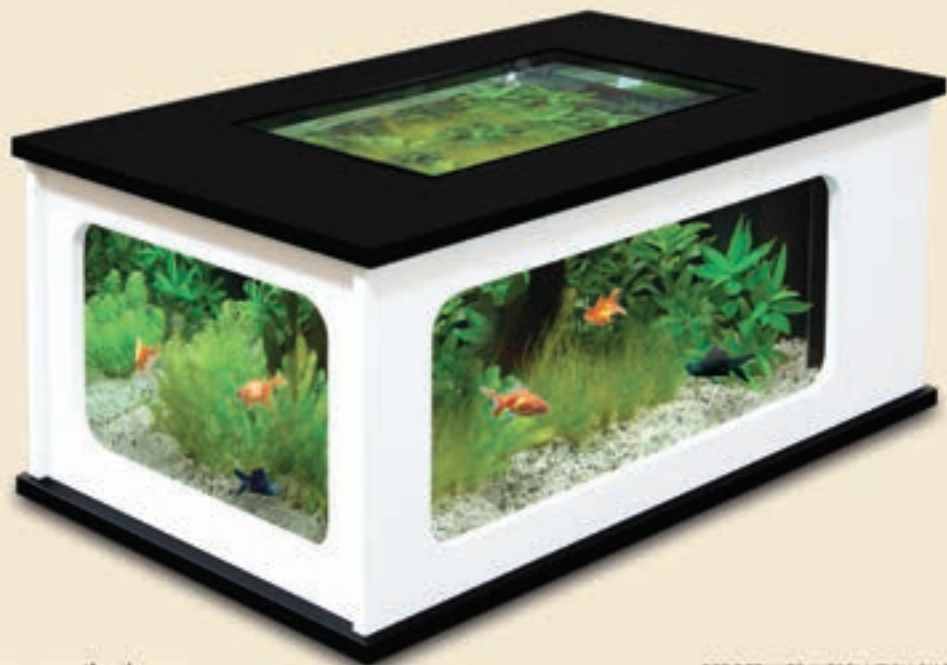

AQUATABLE

RANGE