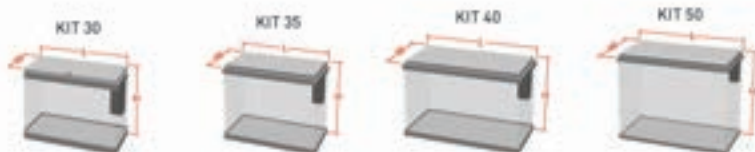

KIT RANGE

Aquarium Dimensions (LxWxH)	30 x 15 x 30	35 x 18 x 35	40,5 x 20,5 x 37	50 x 25 x 40
Aquarium Volume (Liters)	10	18	25	40
INCLUDED Tecatlantis Filter	TC-200	TC-200	TC-200	TC-200
INCLUDED Tecatlantis Sand	400 gr	500 gr	1 kg	2 kg
INCLUDED Decorative Plant	1 Plant	1 Plant	2 Plants	2 Plants
INCLUDED Decorative Poster (package detachable)	1 Poster	1 Poster	1 Poster	1 Poster
OPTIONAL Tecatlantis Lighting System	LED SYSTEM	LED SYSTEM	LED SYSTEM	LED SYSTEM

001	Aquarium ORDER CODE	08200	08202	08204	08206
025	Aquarium ORDER CODE	08201	08203	08205	08207