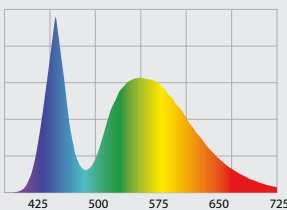

Modern LED lighting

NEW!
SUPER
BRIGHT
LED

LEDDY SUNNY spectrum

LEDDY SET	40	60	80
Dimensions [cm]	40 x 25 x 25	60 x 30 x 30	80 x 35 x 40
Capacity [l]	25	54	112
Lighting	LED 6 W	LED 6 W	LED 2 x 6 W
Filter	PAT MINI	PAT MINI	FAN 2
Heater [W]	25	50	100
Product code	113264	113249	113265
EAN	5905546192163	5905546191692	5905546192170