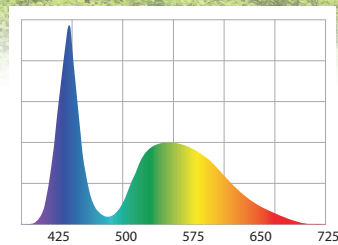

LEDDY MARINE

Perfect for plants and fish