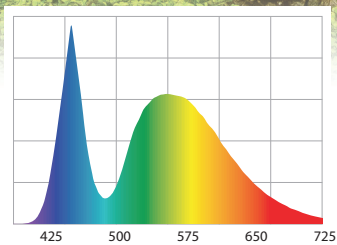

LEDDY SUNNY