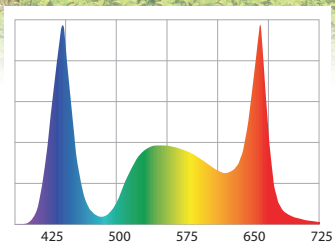

LEDDY PLANT