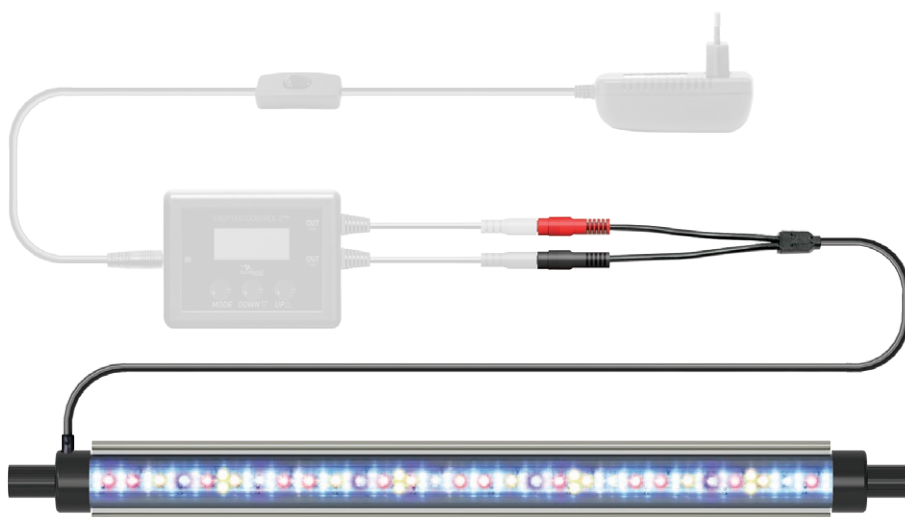

EASY LED *tube*

FRESHWATER
AQUARIUM

REPLACE LAMPS
T5
AND
T8

2 INDEPENDENT*
CHANNELS

*WITH EASY LED CONTROL 2 PLUS

6400K
COLOUR TEMPERATURE

120°

ADJUSTABLE
POSITION

WIDE BEAM ANGLE

tecatlantis
BY AQUATLANTIS

LED LIGHTING SYSTEM TECHNICAL FEATURES

DIMENSION	AQUARIUM MINIMUM LENGTH*	AQUARIUM MAXIMUM LENGTH*	POWER	COLOUR TEMPERATURE (KELVINS)	HEIGHT	LUX	LUMINOUS FLUX (lm)	T5 LAMPS REPLACEMENT	T8 LAMPS REPLACEMENT	PRODUCT CODE	BAR CODE
438mm	45cm	70cm	8W	6400K	40cm	1320	663	24W	15W	12057	
549mm	55cm	81cm	10W	6400K	40cm	1880	945	24W	-	12058	
590mm	60cm	85cm	12W	6400K	40cm	1985	998	28W	18W	12059	
742mm	75cm	100cm	16W	6400K	45cm	2050	1304	35W	25W	12060	
849mm	85cm	110cm	18W	6400K	45cm	2215	1409	39W	-	12061	
895mm	90cm	115cm	20W	6400K	50cm	2170	1704	45W	30W	12062	
1047mm	105cm	130cm	24W	6400K	50cm	2300	1806	54W	-	12063	

*Without EASY LED TUBE end caps

ALUMINIUM LIGHTING SYSTEM

ALUMINIUM

POLYCARBONATE

ALUMINIUM STRUCTURE HIGH RESISTANCE

- Aluminium housing with efficient heat dissipation performance
 - Long-lasting LED
 - Passive cooling technology (fan-free)

EASY LED TUBE LIGHTING SYSTEM

EASY LED TUBE

This Luminaire contains built-in LED lamps.

A++	} LED
A+	
A	
B	
C	
D	
E	

The lamps cannot be changed in the luminaire.

874/2012

EASY LED TUBE ADAPTORS

Product	Adaptor 1,5A	Adaptor 2A	Adaptor 2,5A
EASY LED TUBE	438mm, 549mm, 590mm	742mm, 849mm	1047mm
ORDER CODE	11645	07771	12124