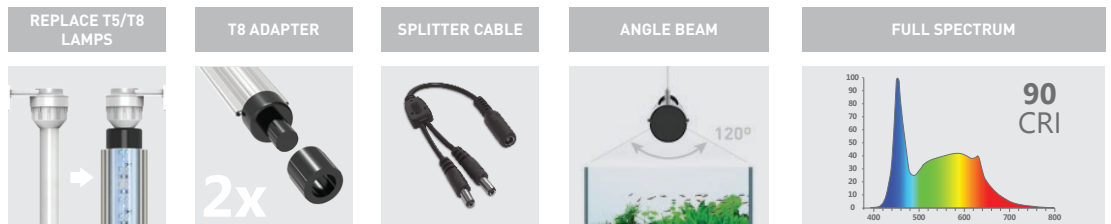

EASY LED *tube*

FRESHWATER
AQUARIUM

REPLACE LAMPS
T5
AND
T8

2 INDEPENDENT*
CHANNELS

*WITH EASY LED CONTROL 2 PLUS

6400K
COLOUR TEMPERATURE

120°

ADJUSTABLE
POSITION

WIDE BEAM ANGLE

tecatlantis
BY AQUATLANTIS

LED LIGHTING SYSTEM TECHNICAL FEATURES

DIMENSION	AQUARIUM MINIMUM LENGTH*	AQUARIUM MAXIMUM LENGTH*	POWER	COLOUR TEMPERATURE (KELVINS)	HEIGHT	LUX	LUMINOUS FLUX (lm)	T5 LAMPS REPLACEMENT	T8 LAMPS REPLACEMENT	PRODUCT CODE	BAR CODE
438mm	45cm	70cm	8W	6400K	40cm	1320	663	24W	15W	12057	
549mm	55cm	81cm	10W	6400K	40cm	1880	945	24W	-	12058	
590mm	60cm	85cm	12W	6400K	40cm	1985	998	28W	18W	12059	
742mm	75cm	100cm	16W	6400K	45cm	2050	1304	35W	25W	12060	
849mm	85cm	110cm	18W	6400K	45cm	2215	1409	39W	-	12061	
895mm	90cm	115cm	20W	6400K	50cm	2170	1704	45W	30W	12062	
1047mm	105cm	130cm	24W	6400K	50cm	2300	1806	54W	-	12063	

*Without EASY LED TUBE end caps

ALUMINIUM LIGHTING SYSTEM

ALUMINIUM

POLYCARBONATE

ALUMINIUM STRUCTURE HIGH RESISTANCE

- Aluminium housing with efficient heat dissipation performance
 - Long-lasting LED
 - Passive cooling technology (fan-free)