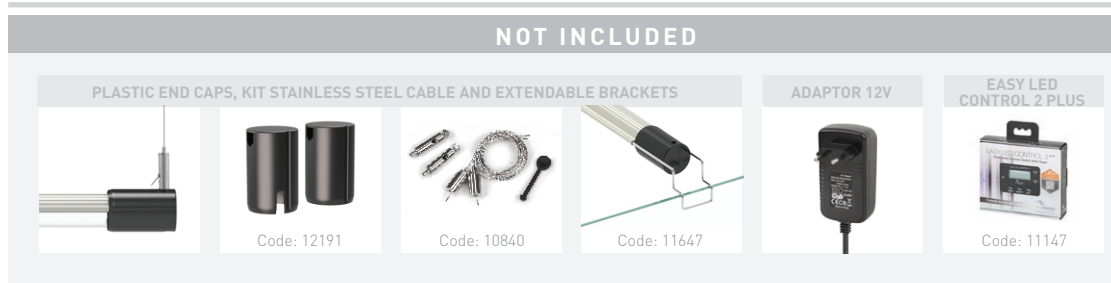

EASY LED *tube*

FRESHWATER
AQUARIUM

REPLACE LAMPS
T5
AND
T8

2 INDEPENDENT*
CHANNELS

*WITH EASY LED CONTROL 2 PLUS

6400K
COLOUR TEMPERATURE

120°

ADJUSTABLE
POSITION

WIDE BEAM ANGLE

tecatlantis
BY AQUATLANTIS

LED LIGHTING SYSTEM TECHNICAL FEATURES

DIMENSION	AQUARIUM MINIMUM LENGTH*	AQUARIUM MAXIMUM LENGTH*	POWER	COLOUR TEMPERATURE (KELVINS)	HEIGHT	LUX	LUMINOUS FLUX (lm)	T5 LAMPS REPLACEMENT	T8 LAMPS REPLACEMENT	PRODUCT CODE	BAR CODE
438mm	45cm	70cm	8W	6400K	40cm	1320	663	24W	15W	12057	
549mm	55cm	81cm	10W	6400K	40cm	1880	945	24W	-	12058	
590mm	60cm	85cm	12W	6400K	40cm	1985	998	28W	18W	12059	
742mm	75cm	100cm	16W	6400K	45cm	2050	1304	35W	25W	12060	
849mm	85cm	110cm	18W	6400K	45cm	2215	1409	39W	-	12061	
895mm	90cm	115cm	20W	6400K	50cm	2170	1704	45W	30W	12062	
1047mm	105cm	130cm	24W	6400K	50cm	2300	1806	54W	-	12063	

*Without EASY LED TUBE end caps

ALUMINIUM LIGHTING SYSTEM

ALUMINIUM

POLYCARBONATE

ALUMINIUM STRUCTURE HIGH RESISTANCE

- Aluminium housing with efficient heat dissipation performance
 - Long-lasting LED
 - Passive cooling technology (fan-free)

EASY LED TUBE LIGHTING SYSTEM

EASY LED TUBE

This Luminaire contains built-in LED lamps.

A++	} LED
A+	
A	
B	
C	
D	
E	

The lamps cannot be changed in the luminaire.

874/2012

EASY LED TUBE ADAPTORS

Product	Adaptor 1,5A	Adaptor 2A	Adaptor 2,5A
EASY LED TUBE	438mm, 549mm, 590mm	742mm, 849mm	1047mm
ORDER CODE	11645	07771	12124