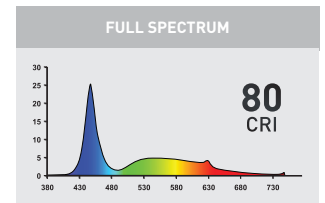

EASY LED UNIVERSAL 2.0

MARINE & REEF

SECURE

ECONOMIC

ECOLOGIC

LOW CONSUMPTION

FOR ALL
AQUARIUM
BRANDS