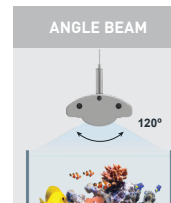

EASY LED UNIVERSAL 2.0

MARINE & REEF

SECURE

ECONOMIC

ECOLOGIC

LOW CONSUMPTION

FOR ALL
AQUARIUM
BRANDS