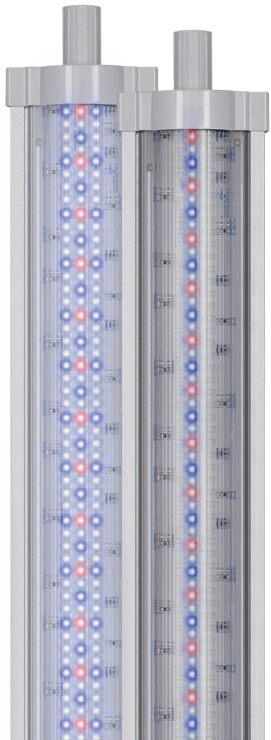

EASY LED UNIVERSAL 2.0

MARINE & REEF

SECURE

ECONOMIC

ECOLOGIC

LOW CONSUMPTION

FOR ALL
AQUARIUM
BRANDS