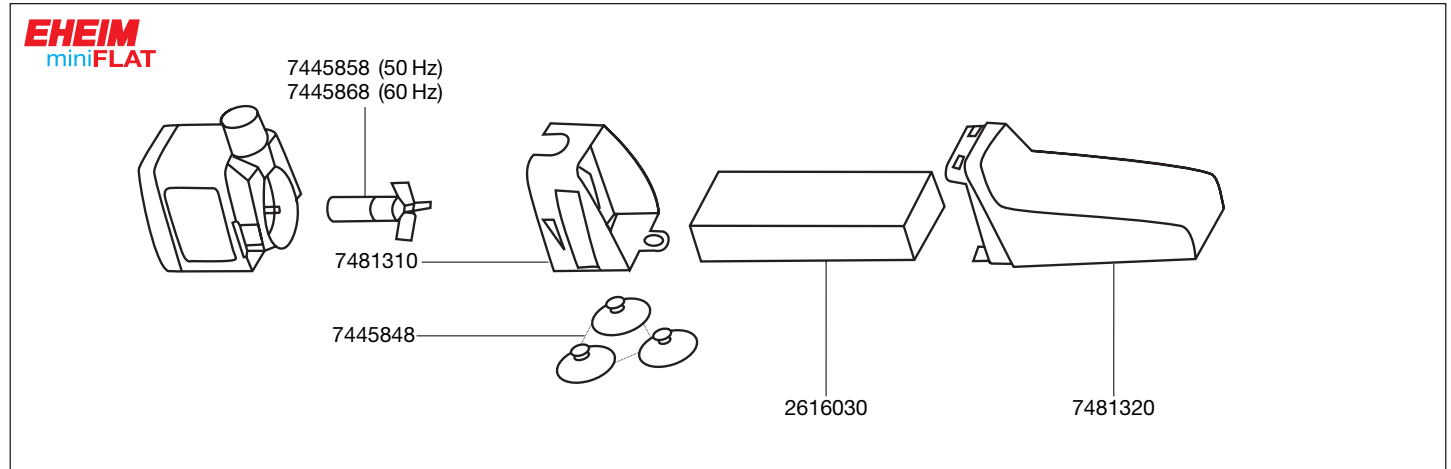

2203 Shallow water filter **EHEIM**
miniFLAT

2204 Internal filter **EHEIM**
miniUP

Spare parts. Subject to change without prior notice.

Order no.	Spare part
2616030	Filter cartridge (2 pieces)
7445848	Suction cup (4 pieces)
7445858	Impeller (50 Hz)
7445868	Impeller (60 Hz)
7481310	Pump cover with power regulator
7481320	Filter basket with filter cartridge (1 piece) for miniFLAT
7481330	Filter basket with filter cartridge (2 pieces) for miniUP