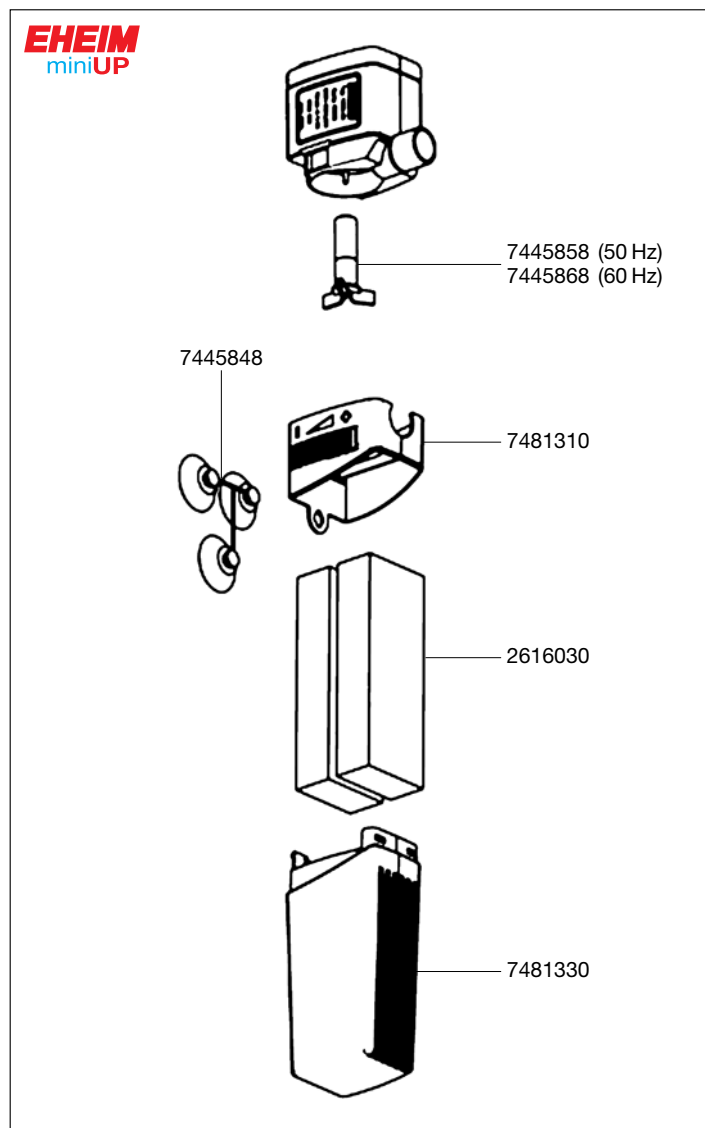

2203 Shallow water filter **EHEIM**
miniFLAT

2204 Internal filter **EHEIM**
miniUP

Spare parts. Subject to change without prior notice.

Order no.	Spare part
2616030	Filter cartridge (2 pieces)
7445848	Suction cup (4 pieces)
7445858	Impeller (50 Hz)
7445868	Impeller (60 Hz)
7481310	Pump cover with power regulator
7481320	Filter basket with filter cartridge (1 piece) for miniFLAT
7481330	Filter basket with filter cartridge (2 pieces) for miniUP